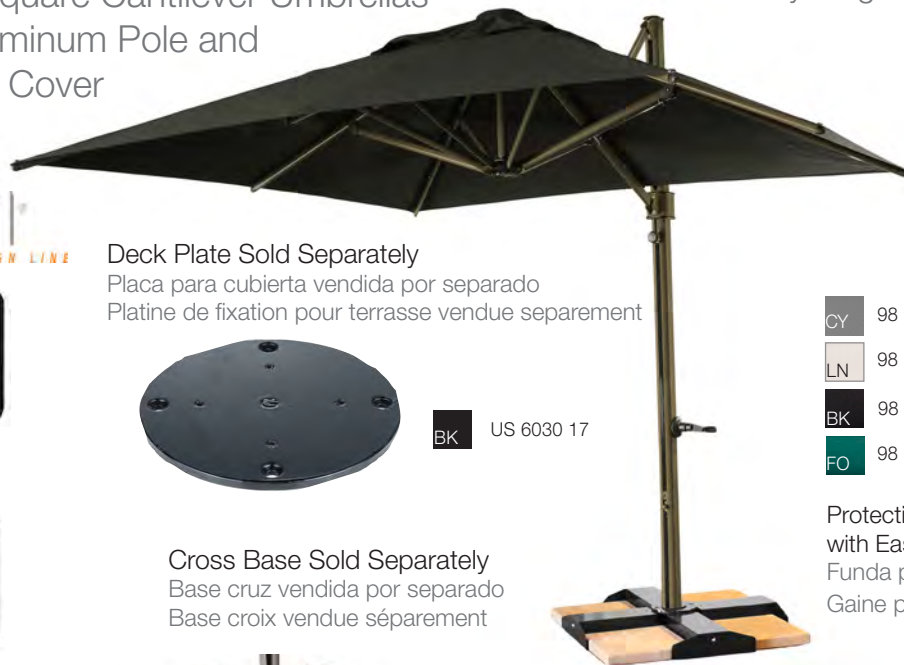

7 1/2 Ft. Round Windmaster Umbrellas
with Replaceable Fiberglass Ribs and
Aluminum 1 1/2" Pole

- PB 98 8297 31
- NY 98 8260 31
- FO 98 8220 31
- PI 98 8424 31
- LN 98 8681 31
- TP 98 8181 31
- BK 98 8017 31

- TQ 98 3241 31
- TC 98 3182 31
- OR 98 3019 31
- SK 98 3194 31
- KH 98 3803 31
- CV 98 3425 31
- CY 98 3002 31

Windmaster10
10 Ft. Square Cantilever Umbrellas
with Aluminum Pole and
Storage Cover

High Quality Crank Mechanism
Easy Height Adjustment