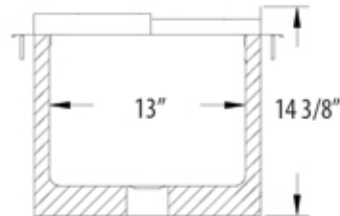

Drop In Ice Bin w/ Lid

Use your smart phone to scan the above QR code to visit our website:
www.bk-resources.com

Features:

- Includes BKDR-325CP Drain
- Removable Lid
- Fully Insulated

Material:

- T-304 18 ga. Stainless Steel Base
- T-304 14 ga. Stainless Steel Deck

Part Number	Unit Size (l x w x h)	Basin Size (l x w x d)	Recommended Cutout Size (l x w)
BK-DIBL-1218	12" x 18" x 14 3/8"	9" x 13" x 10"	11 1/4" x 17 1/4"
BK-DIBL-2218	22" x 18" x 14 3/8"	18" x 13" x 10"	21 1/4" x 17 1/4"
BK-DIBL-2818	28" x 18" x 14 3/8"	24" x 13" x 10"	27 1/4" x 17 1/4"
BK-DIBL-3418	34" x 18" x 14 3/8"	30" x 13" x 10"	33 1/8" x 17 1/4"