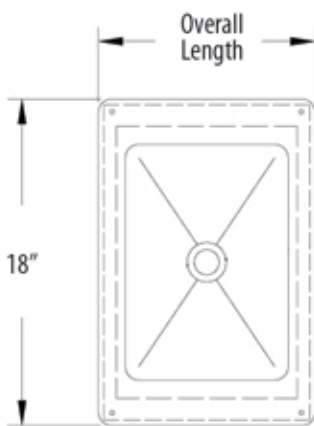

Drop In Ice Bin w/ Lid

Use your smart phone to scan the above QR code to visit our website:
www.bk-resources.com

Features:

- Includes BKDR-325CP Drain
- Removable Lid
- Fully Insulated

Material:

- T-304 18 ga. Stainless Steel Base
- T-304 14 ga. Stainless Steel Deck

Part Number	Unit Size (l x w x h)	Basin Size (l x w x d)	Recommended Cutout Size (l x w)
BK-DIBL-1218	12" x 18" x 14 3/8"	9" x 13" x 10"	11 1/4" x 17 1/4"
BK-DIBL-2218	22" x 18" x 14 3/8"	18" x 13" x 10"	21 1/4" x 17 1/4"
BK-DIBL-2818	28" x 18" x 14 3/8"	24" x 13" x 10"	27 1/4" x 17 1/4"
BK-DIBL-3418	34" x 18" x 14 3/8"	30" x 13" x 10"	33 1/8" x 17 1/4"