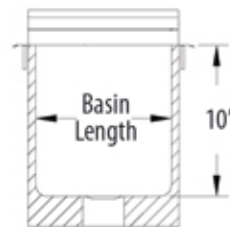

Drop In Ice Bin w/ Lid

Use your smart phone to scan the above QR code to visit our website:
www.bk-resources.com

Features:

- Includes BKDR-325CP Drain
- Removable Lid
- Fully Insulated

Material:

- T-304 18 ga. Stainless Steel Base
- T-304 14 ga. Stainless Steel Deck

Part Number	Unit Size (l x w x h)	Basin Size (l x w x d)	Recommended Cutout Size (l x w)
BK-DIBL-1218	12" x 18" x 14 3/8"	9" x 13" x 10"	11 1/4" x 17 1/4"
BK-DIBL-2218	22" x 18" x 14 3/8"	18" x 13" x 10"	21 1/4" x 17 1/4"
BK-DIBL-2818	28" x 18" x 14 3/8"	24" x 13" x 10"	27 1/4" x 17 1/4"
BK-DIBL-3418	34" x 18" x 14 3/8"	30" x 13" x 10"	33 1/8" x 17 1/4"