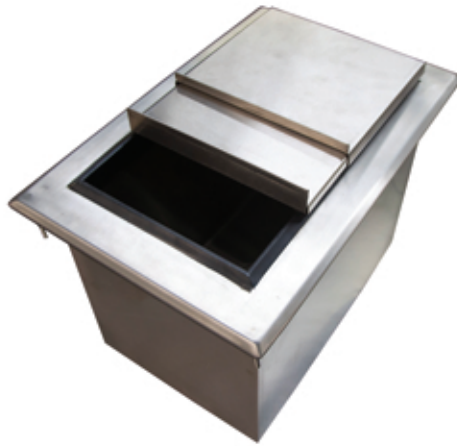

Drop In Ice Bin w/ Lid

Use your smart phone to scan the above QR code to visit our website:
www.bk-resources.com

Features:

- Includes BKDR-325CP Drain
- Removable Lid
- Fully Insulated

Material:

- T-304 18 ga. Stainless Steel Base
- T-304 14 ga. Stainless Steel Deck

Part Number	Unit Size (l x w x h)	Basin Size (l x w x d)	Recommended Cutout Size (l x w)
BK-DIBL-1218	12" x 18" x 14 3/8"	9" x 13" x 10"	11 1/4" x 17 1/4"
BK-DIBL-2218	22" x 18" x 14 3/8"	18" x 13" x 10"	21 1/4" x 17 1/4"
BK-DIBL-2818	28" x 18" x 14 3/8"	24" x 13" x 10"	27 1/4" x 17 1/4"
BK-DIBL-3418	34" x 18" x 14 3/8"	30" x 13" x 10"	33 1/8" x 17 1/4"