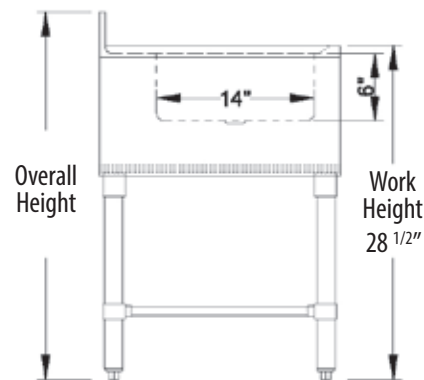

Underbar Dump Sink - Slim Line

Stainless Steel Underbar Dump Sinks

Use your smart phone to scan the above QR code to visit our website:
www.bk-resources.com

Certifications:

Features:

- Bowl Dimensions: 10" (l) x 14" (w) x 6" (d)
- Accepts 4" O.C. Splash Mount Faucet
- Adjustable End Bracing

Material:

- T-304 18 ga. Stainless Steel Top
- S/S Legs & Bracing
- Adjustable High Impact Corrosion Resistant Feet

Options:

- Upgraded Bullet Feet

Part Number	Unit Size (l x w x h)	Faucet Mount	Included Faucet
BKUBS-1014HS12-18S	12" x 18" x 32 1/2"	Splash	-
BKUBS-1014HS1218SPGS	12" x 18" x 32 1/2"	Splash	BKF-W2-6-G