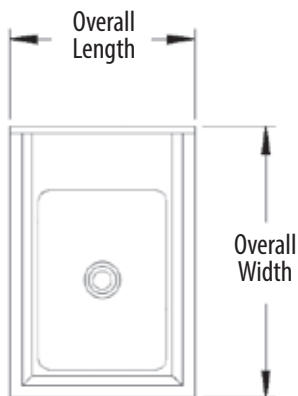

Underbar Dump Sink - Slim Line

Stainless Steel Underbar Dump Sinks

Use your smart phone to scan the above QR code to visit our website:
www.bk-resources.com

Certifications:

Features:

- Bowl Dimensions: 10" (l) x 14" (w) x 6" (d)
- Accepts 4" O.C. Splash Mount Faucet
- Adjustable End Bracing

Material:

- T-304 18 ga. Stainless Steel Top
- S/S Legs & Bracing
- Adjustable High Impact Corrosion Resistant Feet

Options:

- Upgraded Bullet Feet

Part Number	Unit Size (l x w x h)	Faucet Mount	Included Faucet
BKUBS-1014HS12-18S	12" x 18" x 32 1/2"	Splash	-
BKUBS-1014HS1218SPGS	12" x 18" x 32 1/2"	Splash	BKF-W2-6-G