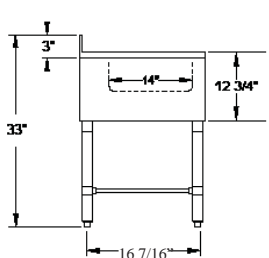

# 1 Bowl Bar Sink Stainless Steel

**BAR1B14-CWP**

**BAR1B24-L-CWP**

**BAR1B24-R-CWP**

**BAR1B36-LR-CWP**

Model	Bowl Size (W x D x H)	Drain Boards	Size (W x D)	Weight / lbs. (Shipping)
BAR1B14-CWP	1) 10" x 14" x 5"	N/A	14 1/2" x 18 3/4"	19
BAR1B24-L-CWP	1) 10" x 14" x 10"	12" Left DB	24" x 18 3/4"	31
BAR1B24-R-CWP	1) 10" x 14" x 10"	12" Right DB	24" x 18 3/4"	31
BAR1B36-LR-CWP	1) 10" x 14" x 10"	2) 13" DB	36" x 18 3/4"	48