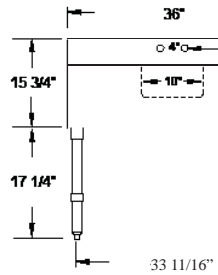

# 1 Bowl Bar Sink Stainless Steel

**BAR1B14-CWP**

**BAR1B24-L-CWP**

**BAR1B24-R-CWP**

**BAR1B36-LR-CWP**

Model	Bowl Size (W x D x H)	Drain Boards	Size (W x D)	Weight / lbs. (Shipping)
BAR1B14-CWP	1) 10" x 14" x 5"	N/A	14 1/2" x 18 3/4"	19
BAR1B24-L-CWP	1) 10" x 14" x 10"	12" Left DB	24" x 18 3/4"	31
BAR1B24-R-CWP	1) 10" x 14" x 10"	12" Right DB	24" x 18 3/4"	31
BAR1B36-LR-CWP	1) 10" x 14" x 10"	2) 13" DB	36" x 18 3/4"	48