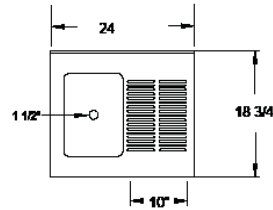

## Features

- 18 Gauge Top, Bowl and Back
- 20 Gauge Apron
- 8" Overflow Pipe, Available Accessory (OFP-8-CWP)
- 4" Wall Mount Faucet with a 12" Spout, Available Accessory (DTF4-12-CWP)

Serv-Ware  
[www.servware.com](http://www.servware.com)

# 1 Bowl Bar Sink Stainless Steel

**BAR1B14-CWP**

**BAR1B24-L-CWP**

**BAR1B24-R-CWP**

**BAR1B36-LR-CWP**

Model	Bowl Size (W x D x H)	Drain Boards	Size (W x D)	Weight / lbs. (Shipping)
BAR1B14-CWP	1) 10" x 14" x 5"	N/A	14 1/2" x 18 3/4"	19
BAR1B24-L-CWP	1) 10" x 14" x 10"	12" Left DB	24" x 18 3/4"	31
BAR1B24-R-CWP	1) 10" x 14" x 10"	12" Right DB	24" x 18 3/4"	31
BAR1B36-LR-CWP	1) 10" x 14" x 10"	2) 13" DB	36" x 18 3/4"	48