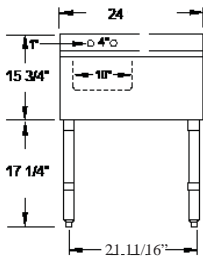

## Features

- 18 Gauge Top, Bowl and Back
- 20 Gauge Apron
- 8" Overflow Pipe, Available Accessory (OFP-8-CWP)
- 4" Wall Mount Faucet with a 12" Spout, Available Accessory (DTF4-12-CWP)

Serv-Ware  
[www.servware.com](http://www.servware.com)

# 1 Bowl Bar Sink Stainless Steel

**BAR1B14-CWP**

**BAR1B24-L-CWP**

**BAR1B24-R-CWP**

**BAR1B36-LR-CWP**

Model	Bowl Size (W x D x H)	Drain Boards	Size (W x D)	Weight / lbs. (Shipping)
BAR1B14-CWP	1) 10" x 14" x 5"	N/A	14 1/2" x 18 3/4"	19
BAR1B24-L-CWP	1) 10" x 14" x 10"	12" Left DB	24" x 18 3/4"	31
BAR1B24-R-CWP	1) 10" x 14" x 10"	12" Right DB	24" x 18 3/4"	31
BAR1B36-LR-CWP	1) 10" x 14" x 10"	2) 13" DB	36" x 18 3/4"	48