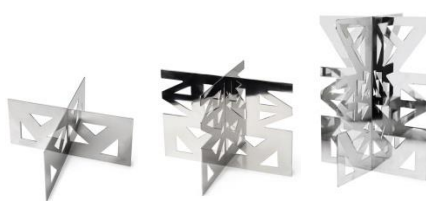

**Product Specification** **Tabletop Wine Stand | LeXus Collection**  
*Stainless Steel Insulated Bowls w/ Tabletop & Floor Stands*

Part #	Finish	Size (with bowl)
7904	Tabletop Stand	18"Wx18"Dx14"H
7905	Floor Stand	18"Wx18"Dx33"H
7014	Double wall Round Bowl	16"Wx16"Dx8"H

**FEATURES**

- 18/10 Stainless steel .
- Collapsible design = save storage space.
- Double wall Insulated Bowl.
- Bowls can be used on their own on the table.
- Laser cut design complement our LeXus risers.

**ADDITIONAL IMAGES**

Stainless Steel stands fold into minimal space!

Floor stand

Tabletop stand

**YOU MAY ALSO LIKE**

LEXUS Risers Collection

1721L - 1722L - 1723L

LEXUS Buffet System