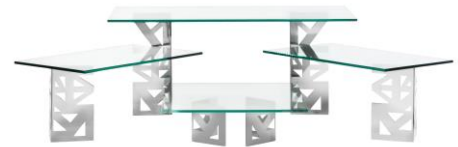

**Product Specification** **Tabletop Wine Stand | LeXus Collection**  
*Stainless Steel Insulated Bowls w/ Tabletop & Floor Stands*

Part #	Finish	Size (with bowl)
7904	Tabletop Stand	18"Wx18"Dx14"H
7905	Floor Stand	18"Wx18"Dx33"H
7014	Double wall Round Bowl	16"Wx16"Dx8"H

**FEATURES**

- 18/10 Stainless steel .
- Collapsible design = save storage space.
- Double wall Insulated Bowl.
- Bowls can be used on their own on the table.
- Laser cut design complement our LeXus risers.

**ADDITIONAL IMAGES**

Stainless Steel stands fold into minimal space!

Floor stand

Tabletop stand

**YOU MAY ALSO LIKE**

LEXUS Risers Collection

1721L - 1722L - 1723L

LEXUS Buffet System

1731X-1732X-1733X

LEXUS Riser Display set-up

1943 Pitkin Avenue | Brooklyn, NY 11207 | USA  
 Tel: +1.718.240.9595 | Toll free: 1.888-422-4142 | Fax: +1.718.240.9797  
 sales@easterntabletop.com | WWW.EASTERNTABLETOP.COM