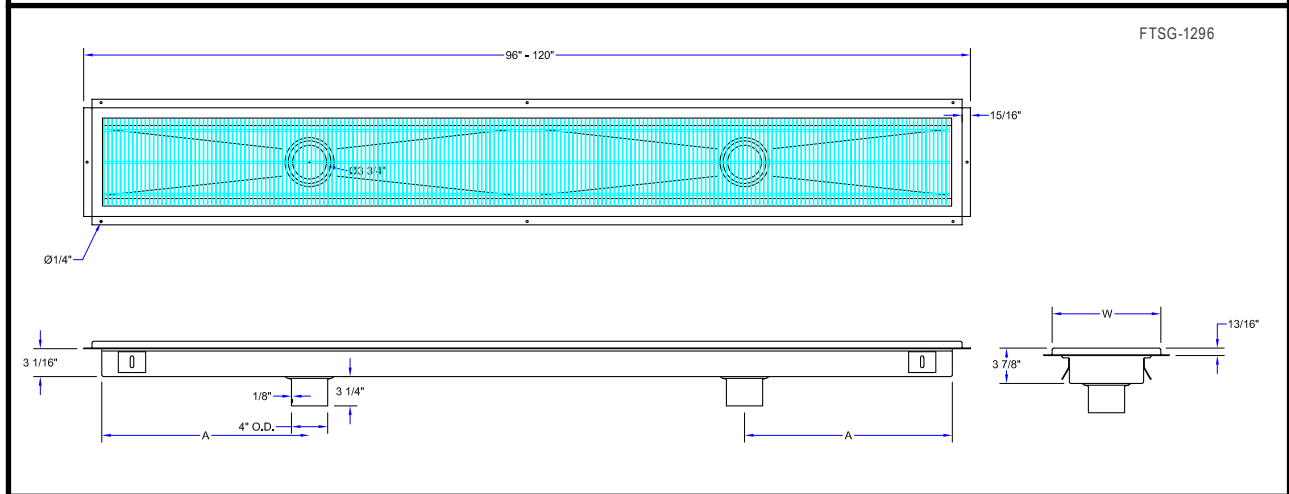

4" DEEP W/ SUBWAY-STYLE FIBERGLASS GRATING AND REMOVABLE PERFORATED STRAINED

FEATURES:

- ACCOMMODATES A 4" O.D. DIAMETER DRAIN PIPE 3.25" LONG
- 5 DEGREE BREAKS IN BOTTOM FOR POSITIVE DRAINAGE TOWARDS DRAIN
- REMOVABLE GRAY FIBERGLASS SUBWAY STYLE GRATING WITH NON-SLIP SURFACE ON 1-1/2" CENTERS
- INCLUDES DRAIN BASKET

CONSTRUCTION:

- ALL TIG WELDED, EXPOSED WELDS ARE POLISHED TO MATCH ADJACENT SURFACE

MATERIAL:

- 14 GAUGE, TYPE 300 STAINLESS STEEL

INCLUDED DRAIN BASKET

FLOOR TROUGHS - FIBERGLASS

12" WIDE	QTY	18" WIDE	QTY	24" WIDE	QTY
FTFG-1224		FTFG-1824		FTFG-2424	
FTFG-1236		FTFG-1836		FTFG-2436	
FTFG-1248		FTFG-1848		FTFG-2448	
FTFG-1260		FTFG-1860		FTFG-2460	
FTFG-1272		FTFG-1872		FTFG-2472	
FTFG-1284		FTFG-1884		FTFG-2484	
FTFG-1296		FTFG-1896		FTFG-2496	
FTFG-12108		FTFG-18108		FTFG-24108	
FTFG-12120		FTFG-18120		FTFG-24120	

DETAILED SPECIFICATIONS

FLOOR TROUGHS - FIBERGLASS

L	DRAIN LOCATION (A)	12" WIDE	WEIGHT (LBS)	18" WIDE	WEIGHT (LBS)	24" WIDE	WEIGHT (LBS)
24"	CENTERED	FTFG-1224	21	FTFG-1824	30	FTFG-2424	45
36"	CENTERED	FTFG-1236	34	FTFG-1836	50	FTFG-2436	74
48"	CENTERED	FTFG-1248	42	FTFG-1848	76	FTFG-2448	92
60"	CENTERED	FTFG-1260	53	FTFG-1860	83	FTFG-2460	115
72"	CENTERED	FTFG-1272	63	FTFG-1872	93	FTFG-2472	138
84"	CENTERED	FTFG-1284	77	FTFG-1884	102	FTFG-2484	162
96"	22-15/16"	FTFG-1296	83	FTFG-1896	120	FTFG-2496	206
108"	25-15/16"	FTFG-12108	95	FTFG-18108	133	FTFG-24108	226
120"	28-15/16"	FTFG-12120	106	FTFG-18120	146	FTFG-24120	246