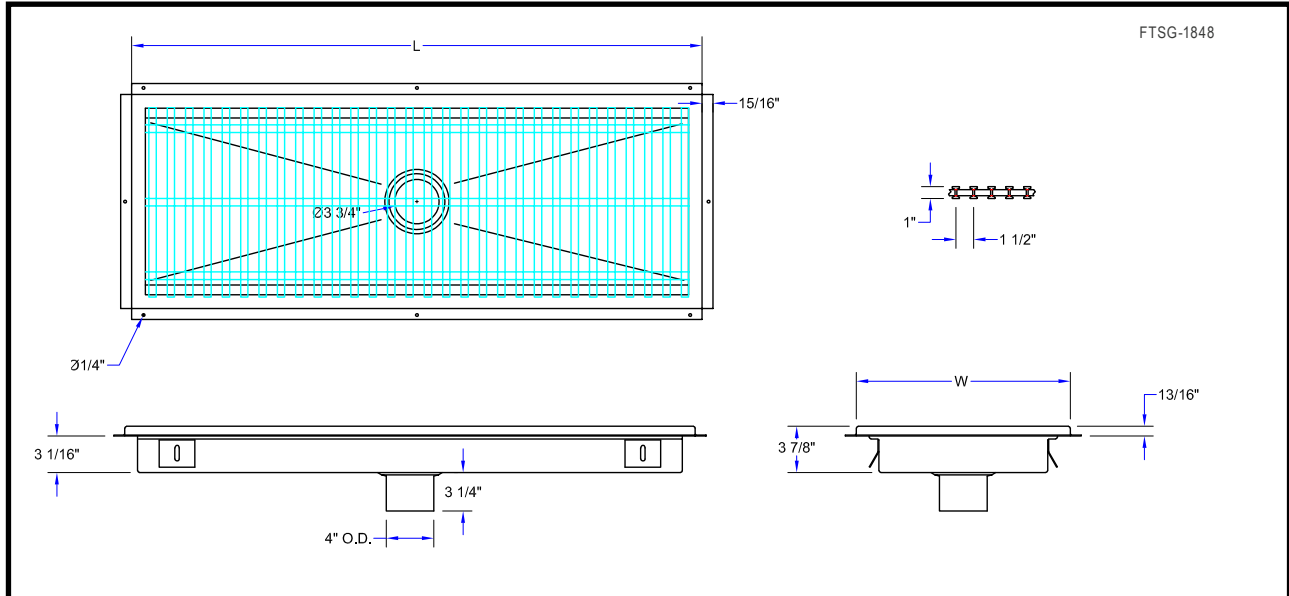

4" DEEP W/ SUBWAY-STYLE FIBERGLASS GRATING AND REMOVABLE PERFORATED STRAINED

FEATURES:

- ACCOMMODATES A 4" O.D. DIAMETER DRAIN PIPE 3.25" LONG
- 5 DEGREE BREAKS IN BOTTOM FOR POSITIVE DRAINAGE TOWARDS DRAIN
- REMOVABLE GRAY FIBERGLASS SUBWAY STYLE GRATING WITH NON-SLIP SURFACE ON 1-1/2" CENTERS
- INCLUDES DRAIN BASKET

CONSTRUCTION:

- ALL TIG WELDED, EXPOSED WELDS ARE POLISHED TO MATCH ADJACENT SURFACE

MATERIAL:

- 14 GAUGE, TYPE 300 STAINLESS STEEL

INCLUDED DRAIN BASKET

FLOOR TROUGHS - FIBERGLASS

12" WIDE	QTY	18" WIDE	QTY	24" WIDE	QTY
FTFG-1224		FTFG-1824		FTFG-2424	
FTFG-1236		FTFG-1836		FTFG-2436	
FTFG-1248		FTFG-1848		FTFG-2448	
FTFG-1260		FTFG-1860		FTFG-2460	
FTFG-1272		FTFG-1872		FTFG-2472	
FTFG-1284		FTFG-1884		FTFG-2484	
FTFG-1296		FTFG-1896		FTFG-2496	
FTFG-12108		FTFG-18108		FTFG-24108	
FTFG-12120		FTFG-18120		FTFG-24120	

DETAILED SPECIFICATIONS

FLOOR TROUGHS - FIBERGLASS

L	DRAIN LOCATION (A)	12" WIDE	WEIGHT (LBS)	18" WIDE	WEIGHT (LBS)	24" WIDE	WEIGHT (LBS)
24"	CENTERED	FTFG-1224	21	FTFG-1824	30	FTFG-2424	45
36"	CENTERED	FTFG-1236	34	FTFG-1836	50	FTFG-2436	74
48"	CENTERED	FTFG-1248	42	FTFG-1848	76	FTFG-2448	92
60"	CENTERED	FTFG-1260	53	FTFG-1860	83	FTFG-2460	115
72"	CENTERED	FTFG-1272	63	FTFG-1872	93	FTFG-2472	138
84"	CENTERED	FTFG-1284	77	FTFG-1884	102	FTFG-2484	162
96"	22-15/16"	FTFG-1296	83	FTFG-1896	120	FTFG-2496	206
108"	25-15/16"	FTFG-12108	95	FTFG-18108	133	FTFG-24108	226
120"	28-15/16"	FTFG-12120	106	FTFG-18120	146	FTFG-24120	246