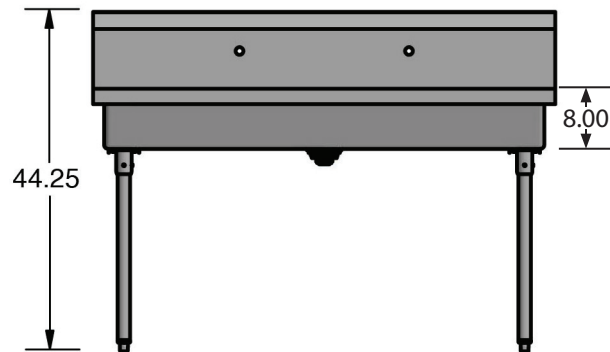

### Features:

- T-304 Basket Drain Included
- 1, 2, 3, or 4 Stations Per Sink Available
- Splash Mounted Single Hole or 8" On center Faucet
- Model #'s Ending in "B" Include an Attached Bracket for Mounting Knee Valves
- Custom Faucet Hole Configurations Available
- 19.875" Overall Width and 44.25" Overall Height

### Material:

- 14 Ga. T-304 Stainless Steel Sink
- 18 Ga. S/S Legs / Supports

Part Number	Handwash Stations	Faucet / Spout Mounting	Bracket for Knee Valve	Overall Dimensions
MSHS-24F1	1	Single Hole Splash	No	24" (l) x 19 <sup>7/8</sup> " (w)
MSHS-24F1B	1	Single Hole Splash	Yes	24" (l) x 19 <sup>7/8</sup> " (w)
MSHS-24F2	1	8" O.C. Splash	No	24" (l) x 19 <sup>7/8</sup> " (w)
MSHS-48F1	2	Single Hole Splash	No	48" (l) x 19 <sup>7/8</sup> " (w)
MSHS-48F1B	2	Single Hole Splash	Yes	48" (l) x 19 <sup>7/8</sup> " (w)
MSHS-48F2	2	8" O.C. Splash	No	48" (l) x 19 <sup>7/8</sup> " (w)
MSHS-60F1	2	Single Hole Splash	No	60" (l) x 19 <sup>7/8</sup> " (w)
MSHS-60F1B	2	Single Hole Splash	Yes	60" (l) x 19 <sup>7/8</sup> " (w)
MSHS-60F2	2	8" O.C. Splash	No	60" (l) x 19 <sup>7/8</sup> " (w)
MSHS-72F1	3	Single Hole Splash	No	72" (l) x 19 <sup>7/8</sup> " (w)
MSHS-72F1B	3	Single Hole Splash	Yes	72" (l) x 19 <sup>7/8</sup> " (w)
MSHS-72F2	3	8" O.C. Splash	No	72" (l) x 19 <sup>7/8</sup> " (w)
MSHS-96F1	4	Single Hole Splash	No	96" (l) x 19 <sup>7/8</sup> " (w)
MSHS-96F1B	4	Single Hole Splash	Yes	96" (l) x 19 <sup>7/8</sup> " (w)
MSHS-96F2	4	8" O.C. Splash	No	96" (l) x 19 <sup>7/8</sup> " (w)