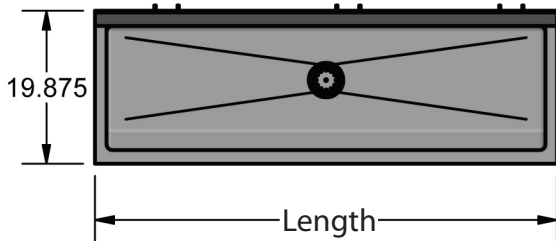

### Features:

- T-304 Basket Drain Included
- 1, 2, 3, or 4 Stations Per Sink Available
- Splash Mounted Single Hole or 8" On center Faucet
- Model #'s Ending in "B" Include an Attached Bracket for Mounting Knee Valves
- Custom Faucet Hole Configurations Available
- 19.875" Overall Width and 44.25" Overall Height

### Material:

- 14 Ga. T-304 Stainless Steel Sink
- 18 Ga. S/S Legs / Supports

Part Number	Handwash Stations	Faucet / Spout Mounting	Bracket for Knee Valve	Overall Dimensions
MSHS-24F1	1	Single Hole Splash	No	24" (l) x 19 <sup>7/8</sup> " (w)
MSHS-24F1B	1	Single Hole Splash	Yes	24" (l) x 19 <sup>7/8</sup> " (w)
MSHS-24F2	1	8" O.C. Splash	No	24" (l) x 19 <sup>7/8</sup> " (w)
MSHS-48F1	2	Single Hole Splash	No	48" (l) x 19 <sup>7/8</sup> " (w)
MSHS-48F1B	2	Single Hole Splash	Yes	48" (l) x 19 <sup>7/8</sup> " (w)
MSHS-48F2	2	8" O.C. Splash	No	48" (l) x 19 <sup>7/8</sup> " (w)
MSHS-60F1	2	Single Hole Splash	No	60" (l) x 19 <sup>7/8</sup> " (w)
MSHS-60F1B	2	Single Hole Splash	Yes	60" (l) x 19 <sup>7/8</sup> " (w)
MSHS-60F2	2	8" O.C. Splash	No	60" (l) x 19 <sup>7/8</sup> " (w)
MSHS-72F1	3	Single Hole Splash	No	72" (l) x 19 <sup>7/8</sup> " (w)
MSHS-72F1B	3	Single Hole Splash	Yes	72" (l) x 19 <sup>7/8</sup> " (w)
MSHS-72F2	3	8" O.C. Splash	No	72" (l) x 19 <sup>7/8</sup> " (w)
MSHS-96F1	4	Single Hole Splash	No	96" (l) x 19 <sup>7/8</sup> " (w)
MSHS-96F1B	4	Single Hole Splash	Yes	96" (l) x 19 <sup>7/8</sup> " (w)
MSHS-96F2	4	8" O.C. Splash	No	96" (l) x 19 <sup>7/8</sup> " (w)