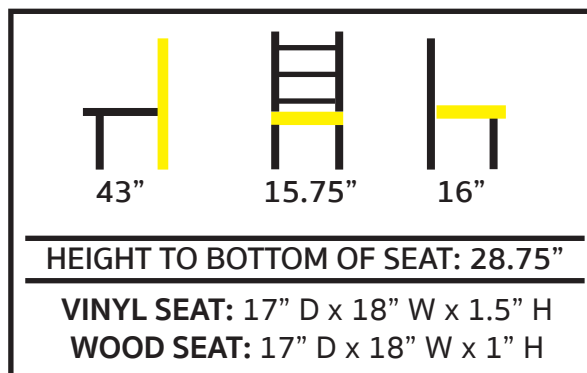

255 Welter Drive
 Monticello, IA 52310
 Phone: (877) 465-4344
 Fax: (877) 465-4042

www.oakstreetmfg.com

BULLSEYE METAL FRAME WOOD BACK BARSTOOL: SL2150-1-B

- Premium black powder coat wrinkle finish
- 1.2 mm steel frame
- 1-1/4" steel tubing
- 100% welded frame
- Two leg supports
- Non-marring poly glides
- Seat ships unattached - simple seat attachment is required
- Vinyl seat options: Black, Buckskin, Espresso, Red and Wine
- Wood back and seat options: Natural, Mahogany, Cherry, Walnut and Black
- Custom powder coat available for upcharge
- Custom vinyl or upholstered seat available for upcharge
- Barstool weight: 19 lbs.
- Frame load capacity of 300 lbs.
- F.O.B. Monticello, Iowa

SL2150-1-FRAME ONLY Frame Only, No Seat