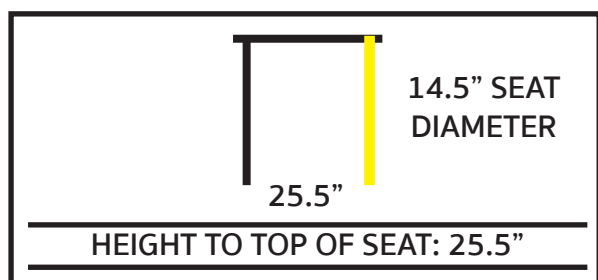

## STANDARD BUTTON TOP BARSTOOL WITH COUNTER HEIGHT BLACK POWDER COAT SWIVEL FRAME: SL1132

(FOR PRODUCT SOLD IN CALIFORNIA, PLEASE SEE CALIFORNIA SPEC SHEET)

- Black powder coat frame finish
- 1.2mm frame thickness
- Flat swivel with metal ball bearings
- Non-marring poly glides
- Seat cushion 4" thick
- Quality fabric backed commercial grade vinyl
- Available vinyl colors: Black, Buckskin, Espresso, Red and Wine
- Seat ships unattached - *simple seat attachment is required*
- 51 ball bearing heavy duty swivel available for upcharge
- Barstool weight: 20 lbs.