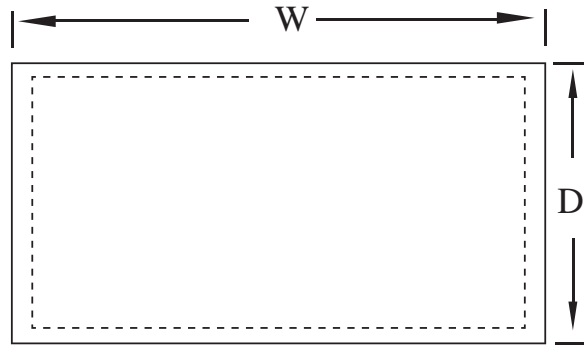

Item# _____

Project: _____

Qty: _____

Equipment Stand Deluxe Series Stainless Steel 16 Gauge

<i>Model</i>	<i>Size</i> (D x W x H)	<i>Capacity (lbs)</i>	<i>Weight/lbs</i> (Shipping)
ESS2424W-CWP	24" x 24" x 24"	290	24
ESS2436W-CWP	24" x 36" x 24"	330	42
ESS2448W-CWP	24" x 48" x 24"	370	60
ESS2460W-CWP	24" x 60" x 24"	410	78
* ESS2472W-CWP	24" x 72" x 24"	540	96
ESS3024W-CWP	30" x 24" x 24"	320	37
ESS3036W-CWP	30" x 36" x 24"	380	55
ESS3048W-CWP	30" x 48" x 24"	440	73
ESS3060W-CWP	30" x 60" x 24"	500	91
* ESS3072W-CWP	30" x 72" x 24"	590	109

* 6 Legs

Serv-Ware
www.servware.com

Phone:(800).768.5953

Fax:(800).976.1299

Revised 1/17