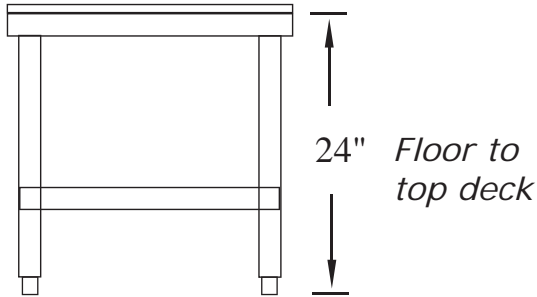

Item# _____

Project: _____

Qty: _____

Equipment Stand Deluxe Series Stainless Steel 16 Gauge

<i>Model</i>	<i>Size</i> (D x W x H)	<i>Capacity (lbs)</i>	<i>Weight/lbs</i> (Shipping)
ESS2424W-CWP	24" x 24" x 24"	290	24
ESS2436W-CWP	24" x 36" x 24"	330	42
ESS2448W-CWP	24" x 48" x 24"	370	60
ESS2460W-CWP	24" x 60" x 24"	410	78
* ESS2472W-CWP	24" x 72" x 24"	540	96
ESS3024W-CWP	30" x 24" x 24"	320	37
ESS3036W-CWP	30" x 36" x 24"	380	55
ESS3048W-CWP	30" x 48" x 24"	440	73
ESS3060W-CWP	30" x 60" x 24"	500	91
* ESS3072W-CWP	30" x 72" x 24"	590	109

* 6 Legs

Serv-Ware
www.servware.com

Phone:(800).768.5953

Fax:(800).976.1299

Revised 1/17