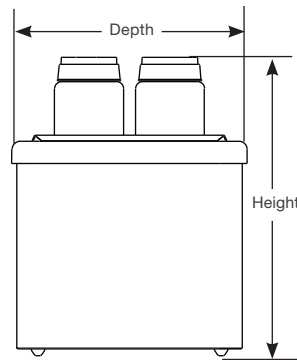

Part Number	Bottle Capacity	Dimensions (height x width x depth)	Weight
67870	(3) TableCraft®	11 5/8" x 7 3/4" x 8 3/8" 29.5 x 19.7 x 21.3 cm	6.1 lb 2.8 kg
87340	(8) TableCraft®	11 13/16" x 14 1/8" x 8 3/8" 30 x 35.9 x 21.3 cm	9.7 lb 4.4 kg
67830	(4) FIFO™	10 9/16" x 7 3/4" x 8 3/8" 26.8 x 19.7 x 21.3 cm	6.6 lb 3.0 kg
87360	(8) FIFO™	11" x 14 1/8" x 8 3/8" 27.9 x 35.9 x 21.3 cm	10 lb 4.5 kg

Accessory Items

- 16 oz FIFO™ Bottle 86989
- 16 oz TableCraft® Bottle 86818
- Universal Ice Pack 100515

TABLECRAFT® BOTTLE COMBOS

FIFO™ BOTTLE COMBOS

SBH-8 combo 87340

SBH-3 Combo 67870

SBH-8 combo FIFO 87360