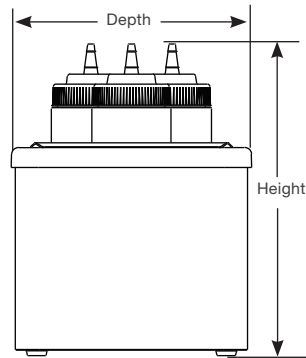

ALTERNATIVE WAYS TO HOUSE YOUR MAIN SQUEEZE.

COUNTERTOP SQUEEZE BOTTLE HOLDER COMBOS

Combo Models SBH-3, SBH-8, SBH-4 FIFO, SBH-8 FIFO

Specifier Statement

Combo includes Server Products Model SBH squeeze bottle holder and corresponding number of BPA Free 16 oz (.47 L), TableCraft® or FIFO™ squeeze bottles. Insulated countertop units are constructed of stainless steel with brushed finish, fit a stainless steel squeeze bottle holder the size of a 1/6 or 1/3-sized pan, and include (2) or (4), Universal Ice Packs depending on base size. NSF listed. BPA Free. Two-year warranty. Ships FOB Richfield, WI 53076.

Squeeze Bottle Combo Product Codes

- ☐ (3) TableCraft® Bottle Combo   SBH-3 67870
- ☐ (8) TableCraft® Bottle Combo   SBH-8 87340
- ☐ (4) FIFO™ Bottle Combo   SBH-4 67830
- ☐ (8) FIFO™ Bottle Combo   SBH-8 87360

Specifications

Part Number	Bottle Capacity	Dimensions (height x width x depth)	Weight
67870	(3) TableCraft®	11 5/8" x 7 3/4" x 8 3/8" 29.5 x 19.7 x 21.3 cm	6.1 lb 2.8 kg
87340	(8) TableCraft®	11 13/16" x 14 1/8" x 8 3/8" 30 x 35.9 x 21.3 cm	9.7 lb 4.4 kg
67830	(4) FIFO™	10 9/16" x 7 3/4" x 8 3/8" 26.8 x 19.7 x 21.3 cm	6.6 lb 3.0 kg
87360	(8) FIFO™	11" x 14 1/8" x 8 3/8" 27.9 x 35.9 x 21.3 cm	10 lb 4.5 kg

Accessory Items

- ☐ 16 oz FIFO™ Bottle   86989
- ☐ 16 oz TableCraft® Bottle   86818
- ☐ Universal Ice Pack   100515

TABLECRAFT® BOTTLE COMBOS