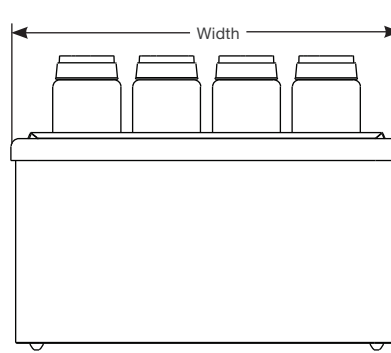

Part Number	Bottle Capacity	Dimensions (height x width x depth)	Weight
67870	(3) TableCraft®	11 5/8" x 7 3/4" x 8 3/8" 29.5 x 19.7 x 21.3 cm	6.1 lb 2.8 kg
87340	(8) TableCraft®	11 13/16" x 14 1/8" x 8 3/8" 30 x 35.9 x 21.3 cm	9.7 lb 4.4 kg
67830	(4) FIFO™	10 9/16" x 7 3/4" x 8 3/8" 26.8 x 19.7 x 21.3 cm	6.6 lb 3.0 kg
87360	(8) FIFO™	11" x 14 1/8" x 8 3/8" 27.9 x 35.9 x 21.3 cm	10 lb 4.5 kg

Accessory Items

- 16 oz FIFO™ Bottle 86989
- 16 oz TableCraft® Bottle 86818
- Universal Ice Pack 100515

TABLECRAFT® BOTTLE COMBOS

FIFO™ BOTTLE COMBOS

SBH-8 combo 87340

SBH-3 Combo 67870

SBH-8 combo FIFO 87360