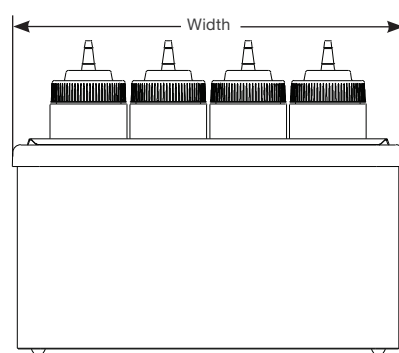

Part Number	Bottle Capacity	Dimensions (height x width x depth)	Weight
67870	(3) TableCraft®	11 5/8" x 7 3/4" x 8 3/8" 29.5 x 19.7 x 21.3 cm	6.1 lb 2.8 kg
87340	(8) TableCraft®	11 13/16" x 14 1/8" x 8 3/8" 30 x 35.9 x 21.3 cm	9.7 lb 4.4 kg
67830	(4) FIFO™	10 9/16" x 7 3/4" x 8 3/8" 26.8 x 19.7 x 21.3 cm	6.6 lb 3.0 kg
87360	(8) FIFO™	11" x 14 1/8" x 8 3/8" 27.9 x 35.9 x 21.3 cm	10 lb 4.5 kg

Accessory Items

- 16 oz FIFO™ Bottle 86989
- 16 oz TableCraft® Bottle 86818
- Universal Ice Pack 100515

TABLECRAFT® BOTTLE COMBOS

FIFO™ BOTTLE COMBOS

SBH-8 combo 87340

SBH-3 Combo 67870

SBH-8 combo FIFO 87360

SBH-4 combo FIFO 67830

Server Products, Inc. | 800.558.8722 | Intl: 262.628.5600
 3601 Pleasant Hill Drive | Richfield WI 53076
 spsales@server-products.com | server-products.com

TableCraft® & FIFO™ are property of their respective owners.
 Server Products, Inc. reserves the right to modify specifications without obligation.
 Printed in USA | © Server Products, Inc 08.2021 | S 02121