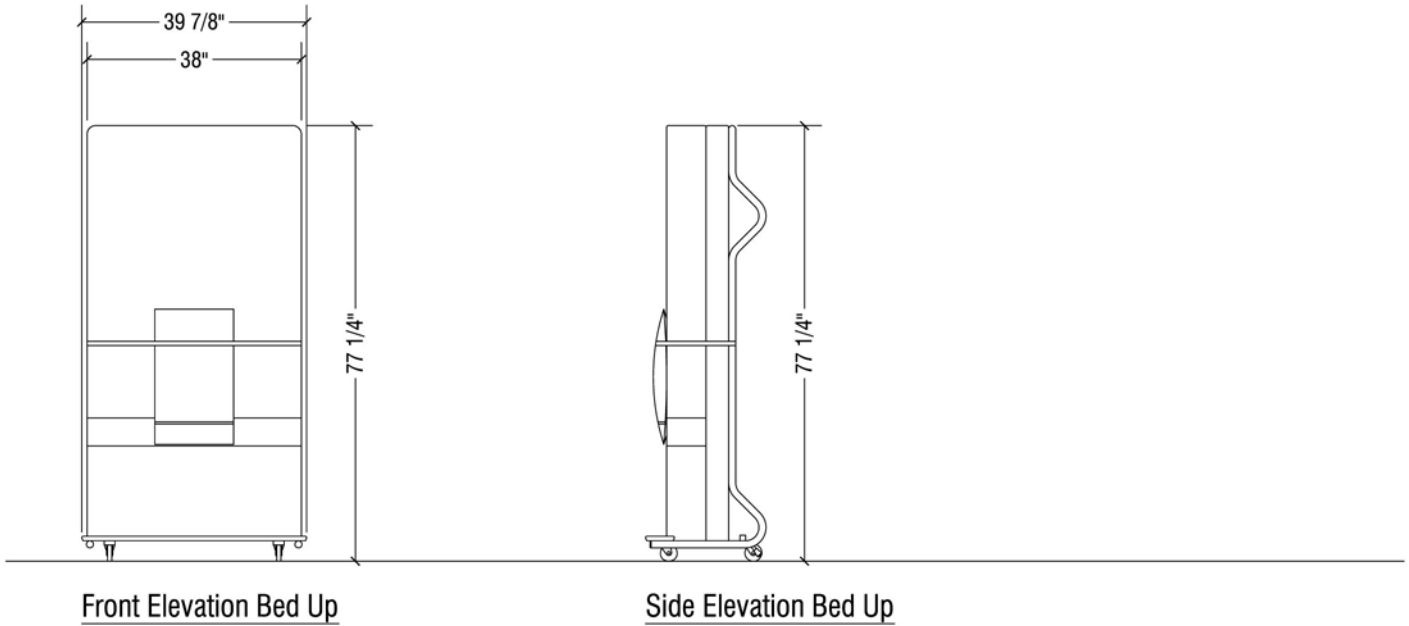

Bed Cover Accessory – Optional.

Warranty – The SICO® Mobile Sleeper comes with a **5-Year Warranty** on the Frame, Headboard & Casters.

Specifications

Model No.	Length/Height Stored	Width	Height at Headboard	Weight
BMS1211P	77.5" (197cm)	39.875" (101cm)	21.375" (54cm) (lowered)	115 lbs. (52kg)
BMS1211PP	77.5" (197cm)	39.875" (101cm)	27.5" (70cm) (lowered)	125 lbs. (57kg)

SICO[®] Mobile Sleeper Dimensions

Pillow Top Sleeper Dimensions

Front Elevation Bed Up

Side Elevation Bed Up

Front Elevation Bed Down

Side Elevation Bed Down

Standard Sleeper Dimensions

For More Information Visit: http://www.sicoinc.com/mobile_sleepers.php
7525 Cahill Road, Minneapolis MN 55439
1.800.533.7426