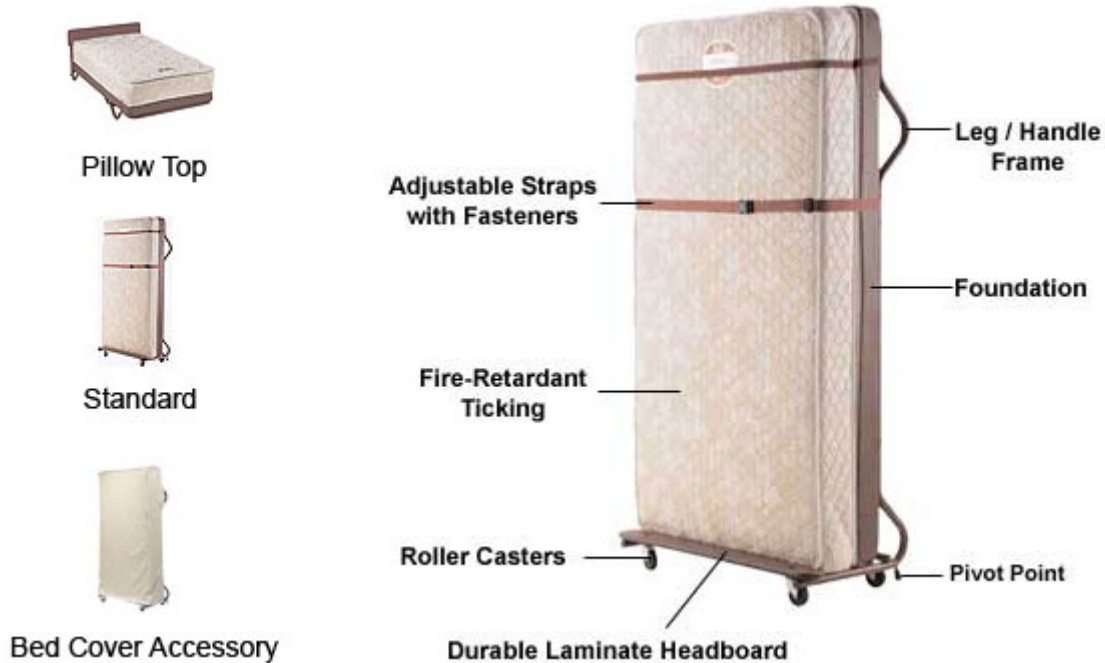

SICO® Mobile Sleeper

The most comfortable mobile sleep experience on the market.

Features, Advantages & Benefits

Adjustable Straps with Fasteners - Straps are strategically positioned to hold pillow, bedding and mattress in place during transport and storage. The strap fastens safely out of sight under the bed when the bed is readied for use. The bedding is held to the frame by a separate figure-eight strap, which allows bedding to be tucked in on all sides of the mattress.

Fire-Retardant Ticking - Used on both the foundation and the mattress. Sleep soundly knowing SICO® meets the stringent California fire-retardant standards.

Casters - Four 3" (8cm) swivel casters allow bed to be easily rolled to wherever it is needed.

Durable Laminate Headboard - Keeps pillows from falling off bed. Edge banded for added protection in transport.

Leg / Handle Frame - Assists in lowering the bed into the use position.

Foundation - The foundation is wrapped with an attractive burgundy vinyl on its edges and back that matches the textured hybrid powder coat finish on the frame. The vinyl wrap on the foundation makes it very easy to keep clean and adds to the life of the Sleeper.

Vinyl Storage Bed Cover - Optional protective covering from dust and damage.

Easy Transport - Housekeepers around the world find SICO's® Mobile Sleepers easy to transport, as the light weight design allows them to roll quietly through hallways on casters. Bed conveniently fits through standard doorways while in the vertical position.