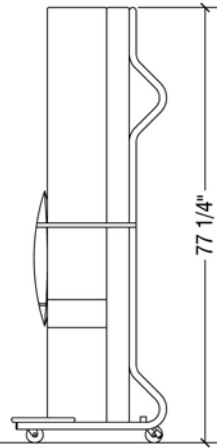

Bed Cover Accessory – Optional.

Warranty – The SICO® Mobile Sleeper comes with a **5-Year Warranty** on the Frame, Headboard & Casters.

Specifications

Model No.	Length/Height Stored	Width	Height at Headboard	Weight
BMS1211P	77.5" (197cm)	39.875" (101cm)	21.375" (54cm) (lowered)	115 lbs. (52kg)
BMS1211PP	77.5" (197cm)	39.875" (101cm)	27.5" (70cm) (lowered)	125 lbs. (57kg)

SICO[®] Mobile Sleeper Dimensions

Pillow Top Sleeper Dimensions

Front Elevation Bed Up

Side Elevation Bed Up

Front Elevation Bed Down

Side Elevation Bed Down

Standard Sleeper Dimensions

For More Information Visit: http://www.sicoinc.com/mobile_sleepers.php
7525 Cahill Road, Minneapolis MN 55439
1.800.533.7426