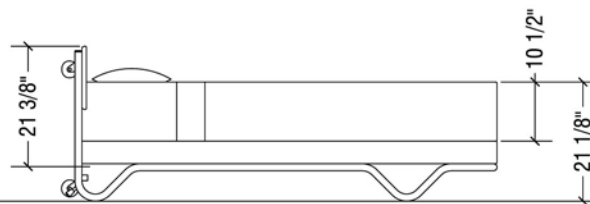

Bed Cover Accessory – Optional.

Warranty – The SICO® Mobile Sleeper comes with a **5-Year Warranty** on the Frame, Headboard & Casters.

Specifications

Model No.	Length/Height Stored	Width	Height at Headboard	Weight
BMS1211P	77.5" (197cm)	39.875" (101cm)	21.375" (54cm) (lowered)	115 lbs. (52kg)
BMS1211PP	77.5" (197cm)	39.875" (101cm)	27.5" (70cm) (lowered)	125 lbs. (57kg)

SICO[®] Mobile Sleeper Dimensions

Pillow Top Sleeper Dimensions

Front Elevation Bed Up

Side Elevation Bed Up

Front Elevation Bed Down

Side Elevation Bed Down

Standard Sleeper Dimensions

For More Information Visit: http://www.sicoinc.com/mobile_sleepers.php
7525 Cahill Road, Minneapolis MN 55439
1.800.533.7426