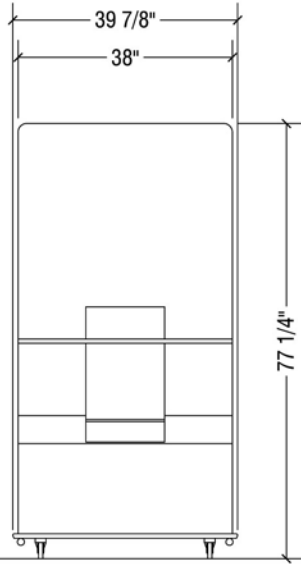

Bed Cover Accessory – Optional.

Warranty – The SICO® Mobile Sleeper comes with a **5-Year Warranty** on the Frame, Headboard & Casters.

Specifications

Model No.	Length/Height Stored	Width	Height at Headboard	Weight
BMS1211P	77.5" (197cm)	39.875" (101cm)	21.375" (54cm) (lowered)	115 lbs. (52kg)
BMS1211PP	77.5" (197cm)	39.875" (101cm)	27.5" (70cm) (lowered)	125 lbs. (57kg)

SICO[®] Mobile Sleeper Dimensions

Pillow Top Sleeper Dimensions

Front Elevation Bed Up

Side Elevation Bed Up

Front Elevation Bed Down

Side Elevation Bed Down

Standard Sleeper Dimensions

For More Information Visit: http://www.sicoinc.com/mobile_sleepers.php
7525 Cahill Road, Minneapolis MN 55439
1.800.533.7426