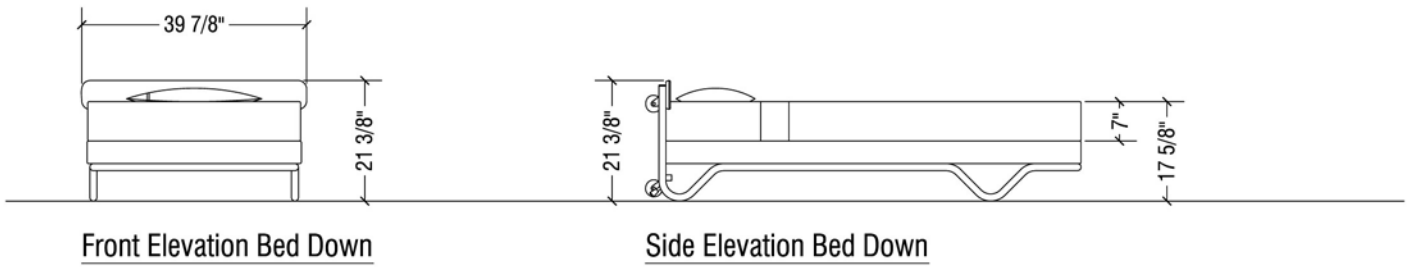

Bed Cover Accessory – Optional.

Warranty – The SICO® Mobile Sleeper comes with a **5-Year Warranty** on the Frame, Headboard & Casters.

Specifications

Model No.	Length/Height Stored	Width	Height at Headboard	Weight
BMS1211P	77.5" (197cm)	39.875" (101cm)	21.375" (54cm) (lowered)	115 lbs. (52kg)
BMS1211PP	77.5" (197cm)	39.875" (101cm)	27.5" (70cm) (lowered)	125 lbs. (57kg)

SICO[®] Mobile Sleeper Dimensions

Pillow Top Sleeper Dimensions

Front Elevation Bed Up

Side Elevation Bed Up

Front Elevation Bed Down

Side Elevation Bed Down

Standard Sleeper Dimensions

For More Information Visit: http://www.sicoinc.com/mobile_sleepers.php
7525 Cahill Road, Minneapolis MN 55439
1.800.533.7426