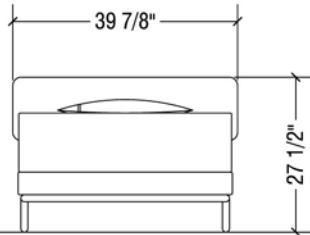

Bed Cover Accessory – Optional.

Warranty – The SICO® Mobile Sleeper comes with a **5-Year Warranty** on the Frame, Headboard & Casters.

Specifications

Model No.	Length/Height Stored	Width	Height at Headboard	Weight
BMS1211P	77.5" (197cm)	39.875" (101cm)	21.375" (54cm) (lowered)	115 lbs. (52kg)
BMS1211PP	77.5" (197cm)	39.875" (101cm)	27.5" (70cm) (lowered)	125 lbs. (57kg)

SICO[®] Mobile Sleeper Dimensions

Pillow Top Sleeper Dimensions

Front Elevation Bed Up

Side Elevation Bed Up

Front Elevation Bed Down

Side Elevation Bed Down

Standard Sleeper Dimensions

For More Information Visit: http://www.sicoinc.com/mobile_sleepers.php
7525 Cahill Road, Minneapolis MN 55439
1.800.533.7426